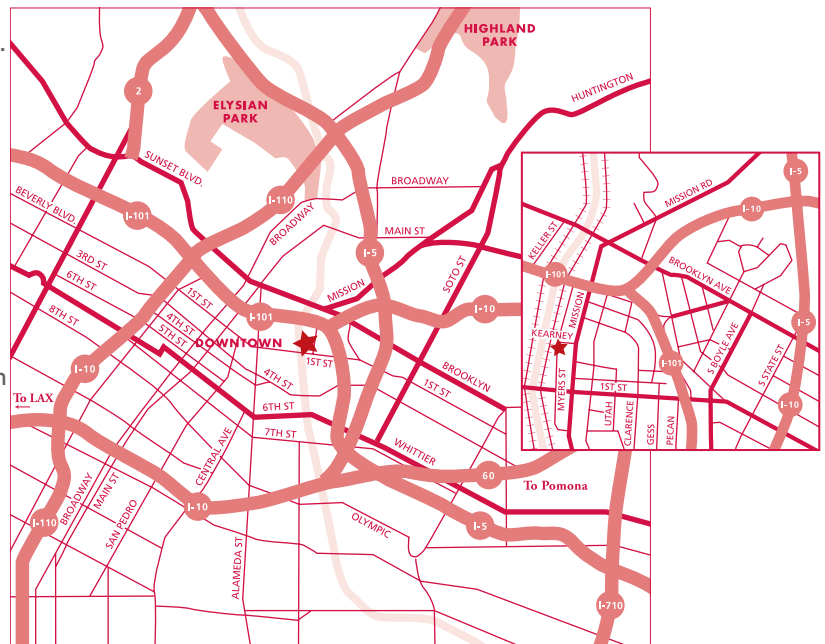

From San Bernardino:

San Bernardino Fwy (10) West to Hollywood Fwy (101) North, exit Mission Road. Left turn onto Mission to Kearney Street. Right turn to Kearney to Myers Street. Left turn onto Myers into parking lot.

From Hollywood:

Hollywood Fwy (101) South, exit Mission Road. Right turn onto Mission to Kearney Street. Right turn onto Kearney to Myers Street. Left turn onto Myers into parking lot.

From Pomona:

Pomona Fwy (60) West, to Hollywood Fwy (101) North, exit 1st street. Left turn onto 1st street to Mission Road. Right turn onto Mission to Kearney. Left turn onto Kearney to Myers Street. Left turn onto Myers into parking lot.

From Orange County:

Santa Ana Fwy (5) North, to Hollywood Fwy (101) North, exit 1st street. Left turn onto 1st street to Mission Road. Right turn onto Mission to Kearney Street. Left turn onto Kearney to Myers Street. Left turn onto Myers into parking lot.

From LAX:

Century Fwy (105) East, to Harbor Fwy (110) North (past downtown), to Santa Ana Fwy (5) South, exit Mission Road. Right turn onto Mission to Kearney Street. Right turn onto Kearney to Myers Street. Left turn onto Myers into parking lot.