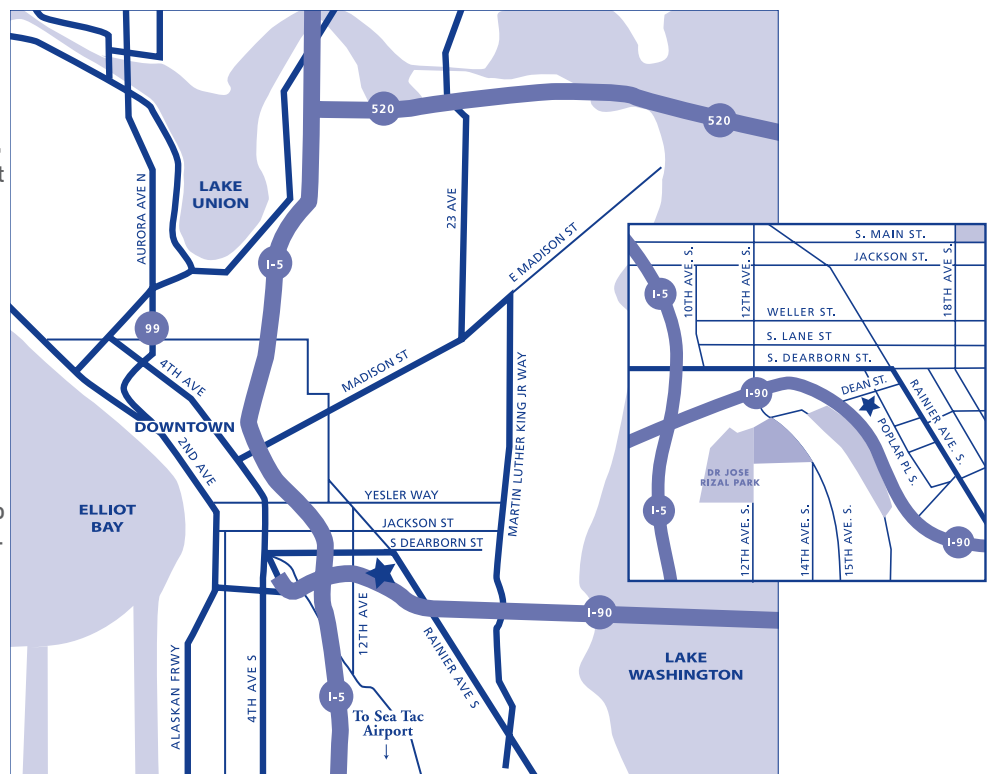

Traveling Northbound I-5

Take I-5 North. Once you are in the downtown area, watch for Dearborn Street signs. Take the Dearborn Street exit. Turn right at the stop light onto Dearborn Street. Turn right on Poplar Place S (if you hit Rainier Ave S, you've gone too far.) Take an immediate right onto S. Dean Street. Colorgraphics is on the left hand side. Continue to the end of street for parking.

Traveling Southbound I-5

Take I-5 South. Once you are in the downtown area, watch for Dearborn Street signs. Take the Dearborn Street exit. Turn left at the stop light onto Dearborn Street. Turn right on Poplar Place S (if you hit Rainier Ave S, you've gone too far.) Take an immediate right onto S. Dean Street. Colorgraphics is on the left hand side. Continue to the end of street for parking.

From Westbound 520

Take 520 West to I-5 South. Look for the Dearborn exit sign and stay in the right lane. Take the Dearborn exit and turn left at the stop light onto Dearborn. Turn right on Poplar Place S (if you hit Rainier Ave S, you've gone too far.) Take an immediate right onto S. Dean Street. Colorgraphics is on the left hand side. Continue to the end of street for parking.

From Westbound I-90

Take the Rainier Ave. exit going North. Get in the far left lane. Take a left on Dearborn Ave S. Take your first left onto Poplar Place S. Take an immediate right onto S. Dean Street. Colorgraphics is on the left hand side. Continue to the end of street for parking.